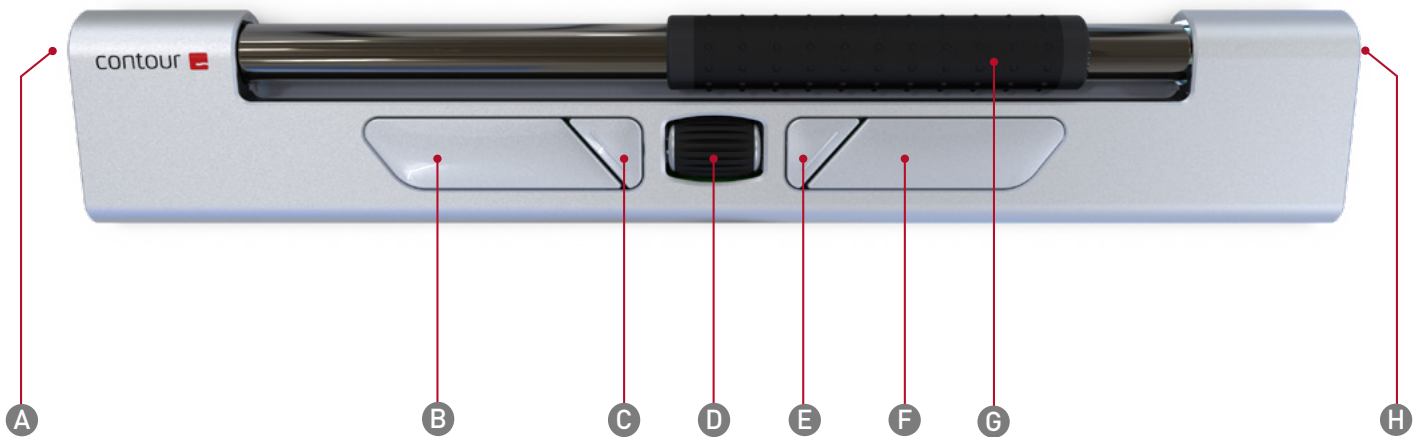

Painless work on the go

As the RollerMouse Mobile is small, compact and wireless, you can effortlessly carry it with you on the go, so you can work without tension and pain wherever you are. It's easy to fold the cover around to prevent damage, and it doesn't take up a lot of space.

Customize it to your needs

The RollerMouse mobile has five programmable buttons that can be set to your favourite shortcuts. If you often use copy/paste, your work will only get easier.

Top-class precision

The RollerMouse mobile has several DPI levels, which controls the speed and precision of the cursor. The DPI level can be set at different levels all the way up to 3000 DPI, which makes your work efficient and more precise. Enjoy!

RollerMouse mobile

Functions

- A On / Off function.**
- B Left click.** Use the large left button to left click.
- C Copy.** The 'one touch' copy button.
- D Scroll wheel.** Move up and down, middle click and auto-scroll lock.
- E Paste.** The 'one touch' paste button.
- F Right click.** Use the large right button to right click.
- G Rollerbar.** Roll the bar up, down, and sideways to move the cursor.
- H Cursor speed adjustment.** Quick and easy speed selection. Get high precision with a click. Choose between cursor speeds ranging from 600 dpi to 3000 dpi.