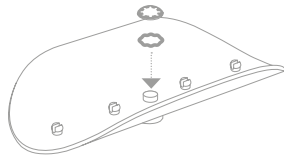

## How to replace support cup

1

Remove small metal washer carefully using, for example, screw driver. After it's off cup gets off easily.

2

Place the new cup and the new metal washer to the plug. Use the old cup to push the washer to its place.