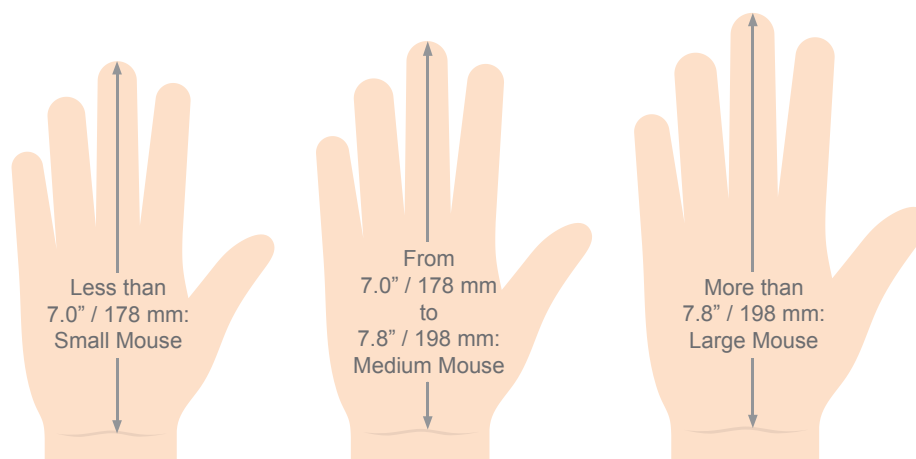

Wired Models

- VerticalMouse D Small / VerticalMouse D Medium / VerticalMouse D Large

Part Numbers

- VMDS / VMDM / VMDL

Connectivity

- USB cable for full size USB Type-A port. Requires adapter (not included) for USB Type-C port on some notebook computers.

Wireless Models

- VerticalMouse D Small Wireless / VerticalMouse D Medium Wireless / VerticalMouse D Large Wireless

Part Numbers

- VMDSW / VMDMW / VMDLW

Battery

- 1 AA battery, included. Battery life is a few months with typical office use.

Connectivity

- USB receiver for full size USB Type-A port. Requires adapter (not included) for USB Type-C port on some notebook computers.

Compatibility of all models

Microsoft Windows®

- Includes driver for Windows 7 and newer versions to configure the button functions. The driver is optional but highly recommended. VerticalMouse still has basic functionality without the driver.

Apple Macintosh®

- Includes driver for OS X 10.5 and newer to configure the button functions. The driver is optional but highly recommended. VerticalMouse has basic functionality without the driver. Some functions of the Windows driver are not in the Mac driver.

Other Operating Systems

- Fixed button functions without a driver. Third party drivers may be available from other vendors.