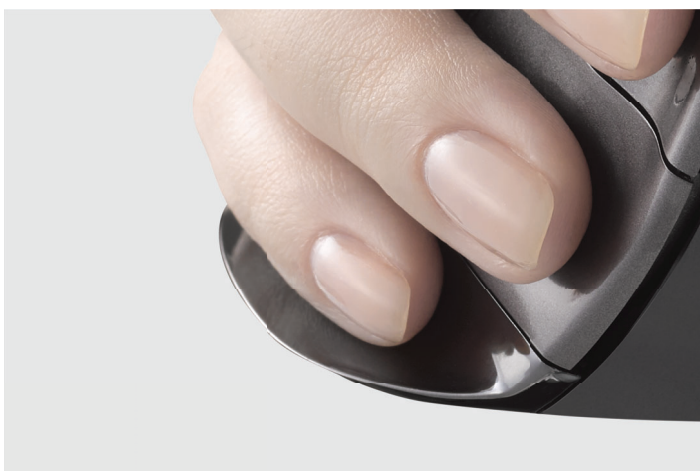

# VerticalMouse<sup>™</sup> D

Another innovation from the creator of the original VerticalMouse

Wired – available in small, medium and large sizes

Wireless – available in small, medium and large sizes

## World's First Mouse with Grooved Buttons

Your fingertips rest in a shallow groove on the buttons. This patented innovation secures the mouse in your hands and makes moving it much more precise.

## Extended Lip Prevents Rubbing

An extra wide lip along the bottom edge prevents the last finger from rubbing the desk.