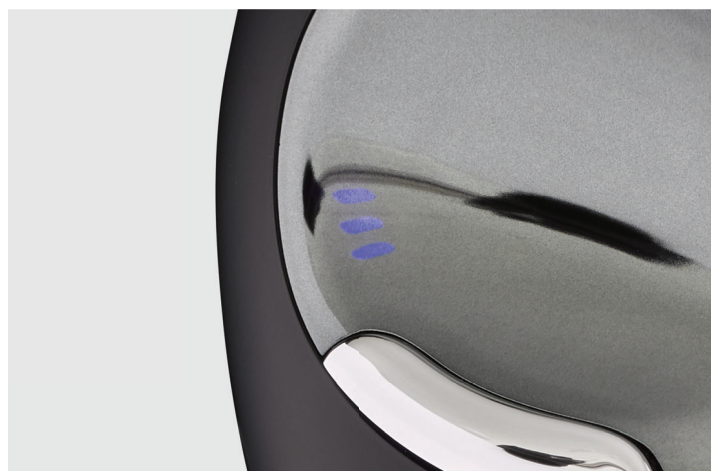

Pointer Speed Indicators

Up to four lights show pointer speeds from low to high.