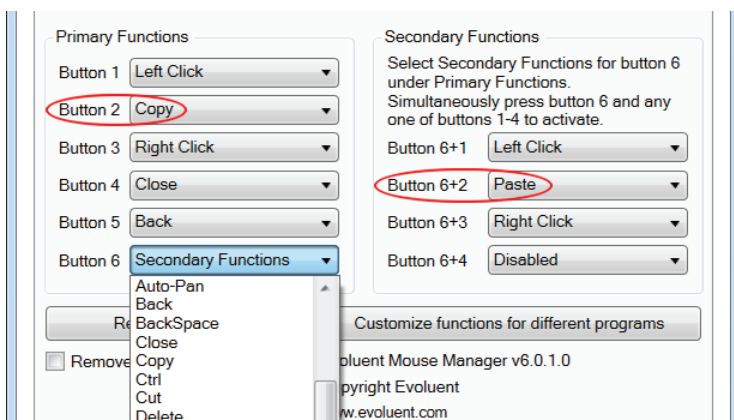

Magnetic Cover

The receiver may be stored behind a magnetic battery cover.

Copy / Paste and Much More *

Configure the buttons to perform nearly any function you wish -- such as Copy and Paste -- with fewer clicks and mouse movement.