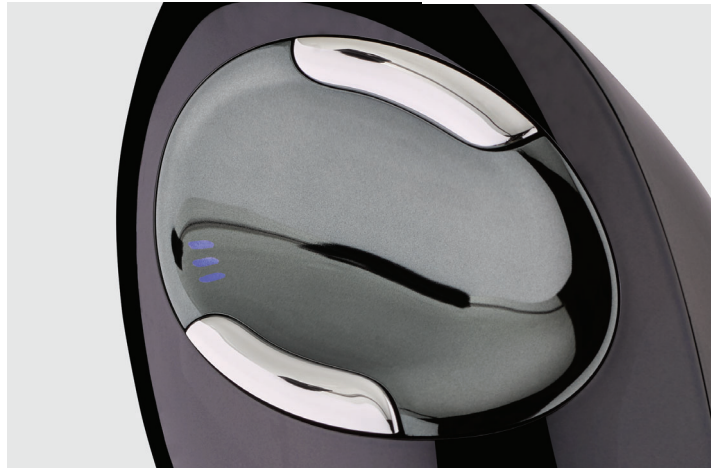

## World's First Mouse with Grooved Buttons

Your fingertips rest in a shallow groove on the buttons. This patented innovation secures the mouse in your hands and makes moving it much more precise.

## Avoids Forearm Twisting For Comfort

The ergonomic shape supports your hand in a handshake position. Since 2002, users continue to report that Evoluent VerticalMouse provides superior comfort and even relieves their wrist pain. See the user reviews on [Evoluent.com](http://Evoluent.com)

## Extended Lip Prevents Rubbing

An extra wide lip along the bottom edge prevents the last finger from rubbing the desk.

## Easy-To-Reach Thumb Buttons

Smartly-placed thumb buttons are both within easy reach at the top and bottom of a contoured thumb rest.