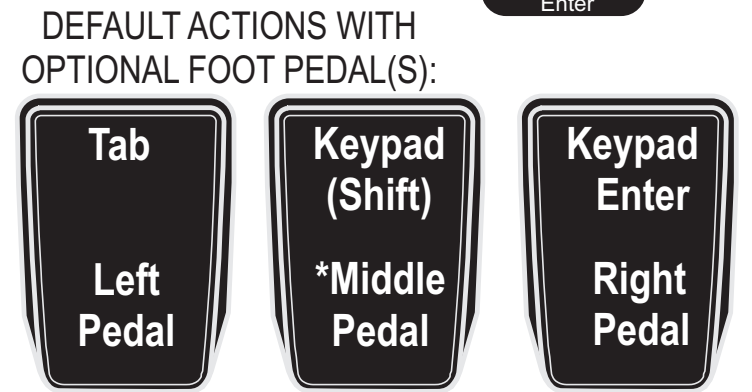

Kinesis Advantage2 keyboard, U.S. default layout
 firmware version 1.0.0. thumb keys in mac mode

With triple foot pedal (FS007TAF)
 *or with single foot pedal (FS007RJ11)

August 8, 2016