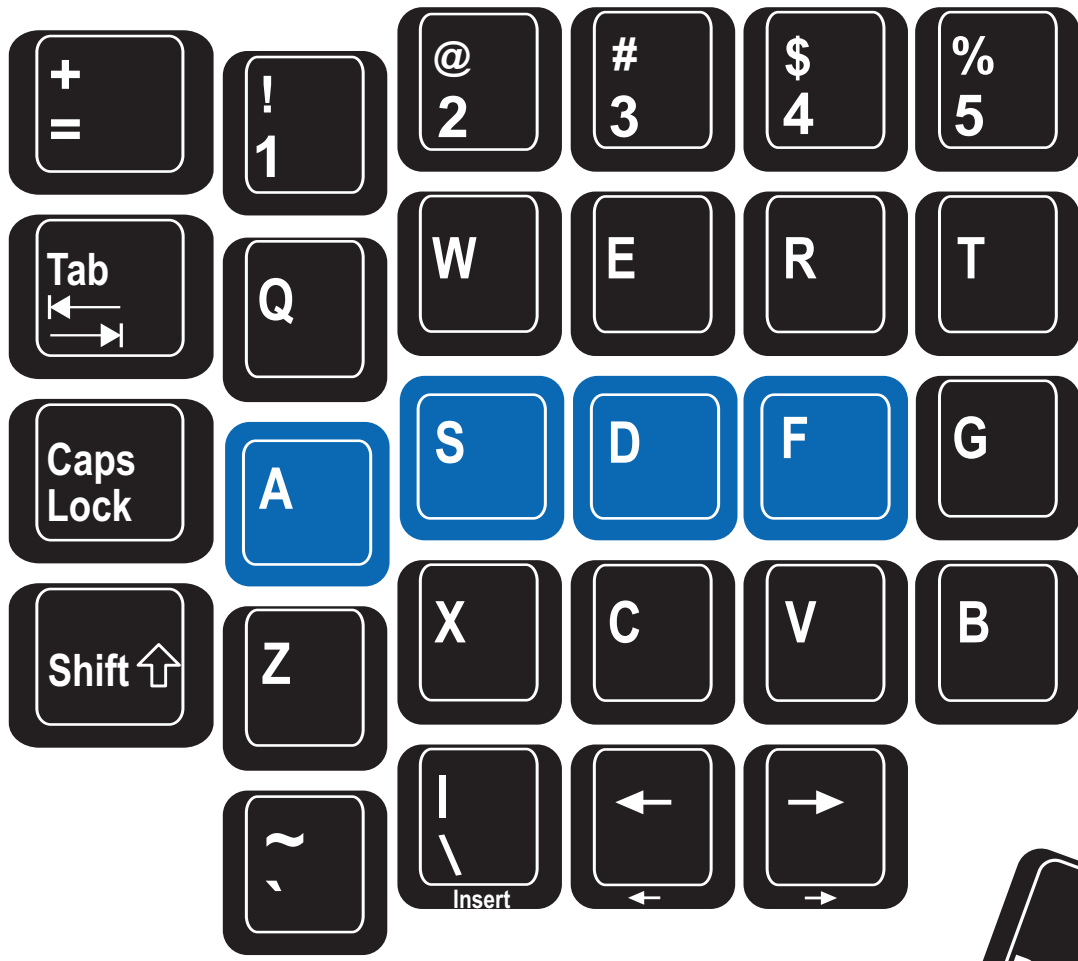

Kinesis Advantage2 keyboard, U.S. default layout
 firmware version 1.0.0. thumb keys in mac mode

With triple foot pedal (FS007TAF)
 *or with single foot pedal (FS007RJ11)

August 8, 2016