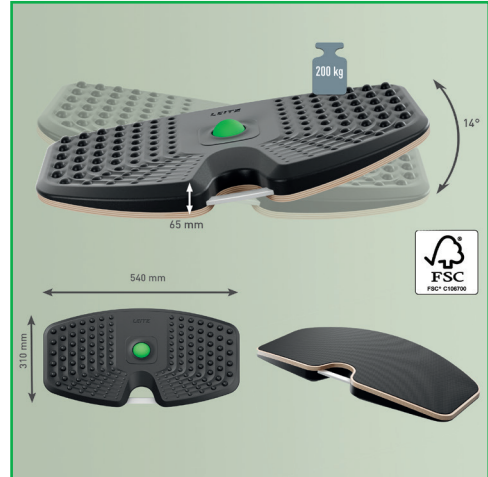

Optimal tilt angle for work