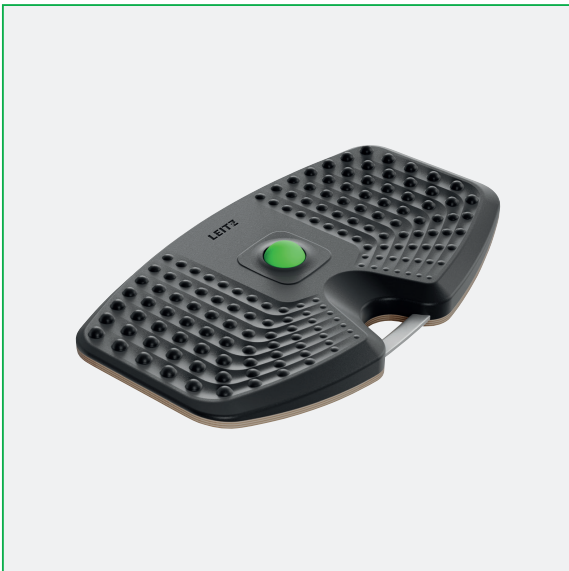

Features

- Low-impact rocking motion keeps legs and core muscles moving to help improve posture and reduce back pain caused by prolonged standing or sitting
- Perfectly balanced with a 14° tilt to create natural and effective micro-movements for efficient training of legs and feet
- Anti-fatigue textured massage surface can reduce pressure on joints and muscles and increase blood flow, helping to boost energy and concentration
- Features a unique removable massage ball (50 mm) for deep, targeted relief to feet, as well as tired wrists and shoulders
- Premium quality soft, durable foam surface for optimal grip — suitable for shoes, socks or bare feet — with a water-resistant, easy-to-clean surface
- Tested and recommended by the German IGR Institute for health and ergonomics, in accordance with DIN 26800 EN ISO 15537
- Compact and lightweight with a solid integrated aluminium carry handle — easy to transport, store, or hang on a Leitz Ergo organiser (65490000) when not in use
- Durable material ideal for high-traffic areas. Anti-scratch, non-slip solid FSC-certified wood base protects floors and supports up to 200 kg
- Delivered fully assembled in recyclable plastic-free packaging with a simple instruction manual

Certifications

The mark of
responsible forestry
FSC® C106700