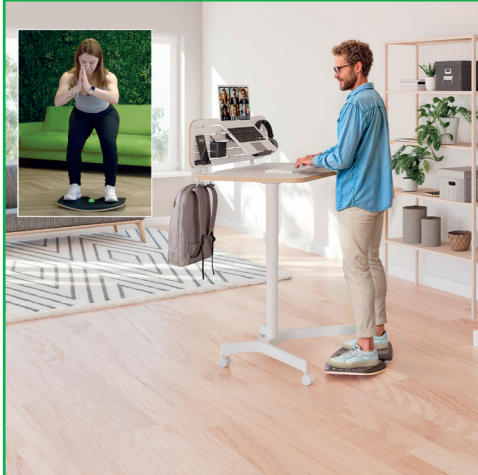

LEITZ®

Leitz Ergo Balance Board

Code : 65870089

Stand up and move!