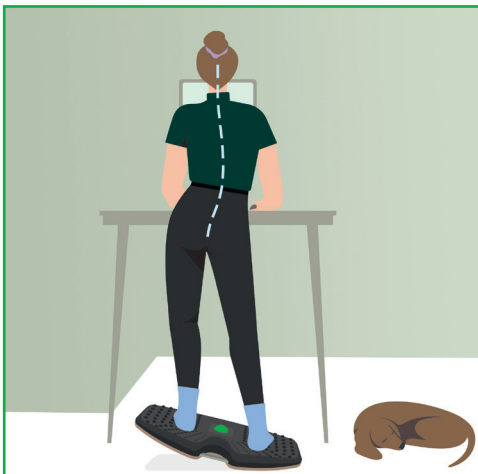

Boosts your energy