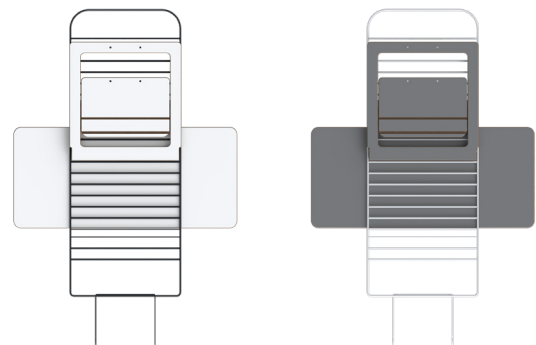

Benefits of Standfriend

We all feel better from a varied working position. Standfriend is an excellent solution to vary your working position easily. Intelligent design means that you can easily find the right working height for you. The generous keyboard platform provides space for your mobile phone, notes or water glass.

Designed to be easy to handle. You take out and remove your Standfriend in a few steps – and it looks good on the wall when you are not using it.

Standfriend is designed and manufactured in Sweden – which reduces transportation needs and provides transparency of the entire production cycle.

Standfriend is easy to store, and the folded, flat design does not take up much space. Hang it on the wall or put it away when you don't need it.

Facts

- » Width: 600 mm
- » Depth: 495 mm
- » Height: 680 mm
- » Weight: 6.5 kg
- » Working height: 150-190 cm
- » Max. screen size: 17"
- » Max. load: 7 kg

Two colours in one:

The desk is reversible; choose between a smooth White surface or an elegant Graphite Grey. Choose between black or light gray metal stand.

- » Model TB501: Black metal stand
- » Model TB502: Light gray metal stand